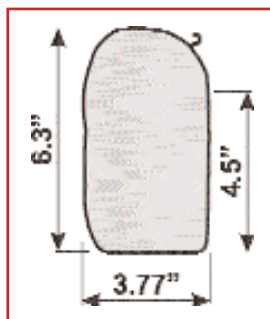

The easy to operate camper van awning

FIAMMA F45_i

F45 Plus, legendary quality, elegant simplicity.

	Description	Awning length	Canopy length	Weight	Extension	Shade surface
45008	F45i 250	8'2"	7'7"	40 lbs	6'5"	4.60m²
45010	F45i 300 *	9'10"	9'4"	49 lbs	8'2"	7.09m²
45012	F45i 350 *	11'6"	11'	51 lbs	8'2"	8.30m²
45013	F45i 400 *	13'2"	12'8"	68 lbs	8'2"	9.56m²
45015	F45i L 450 *	14'8"	14'4"	77 lbs	8'2"	10.08m²
45016	F45i L 500 *	16'4"	16'	82 lbs	8'2"	12m²

* 1 Tension rafter made of anodized aluminum included. **When placing your order, please always specify desired color: Platinum, Ocean, Turquoise, Coconut, Sunset and Silver Kool.**

European Patent 0 254 757 - European Patent 0 534 390 - European Patent 0 534 391 - U.S.A Patent. 4,733,683 - U.S.A.Patent 5,242,003 U.S.A.Patent 5,285,837 - German Patent 4 132 362 - Italian Patent 0220102 - Italian Patent 00220013 - Several other patents pending.

FIAMMA F45_i

FIAMMA FL_i

www.fiamma.com

FIAMMA

AWNINGS

3